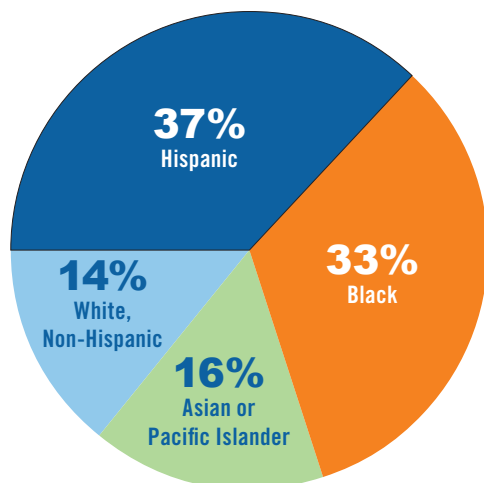

80
Student clubs
and programs

75%
of graduates enroll in
further education